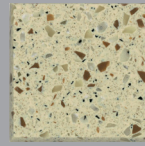

Bar top above customized with inlaid translucent solid surface

Bar top above shown in Black Quartz with a semi-gloss finish

Galaxie Stone

Mediterranean

Night Quartz

Green Forest

Blue Ridge

Burgundy

Slate Stone

Desert Sand

Natural Traso

Traso Light

Cappuccino Light

Coconut

Reflections Sand

White Quartz

Desert Cloud

**THE BEST CHOICE FOR RESTAURANTS, HOTELS,  
AND COMMERCIAL OUTLETS... AND THE MOST  
COST-EFFECTIVE SOLID-SURFACE PRODUCT ON  
THE MARKET TODAY!**