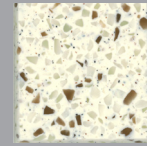

Galaxie Stone

Mediterranean

Night Quartz

Green Forest

Blue Ridge

Burgundy

Slate Stone

Desert Sand

Natural Traso

Traso Light

Cappuccino Light

Coconut

Reflections Sand

White Quartz

Desert Cloud

**THE BEST CHOICE FOR RESTAURANTS, HOTELS,  
AND COMMERCIAL OUTLETS... AND THE MOST  
COST-EFFECTIVE SOLID-SURFACE PRODUCT ON  
THE MARKET TODAY!**