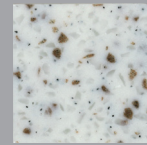

Bar top above customized with inlaid translucent solid surface

Bar top above shown in Black Quartz with a semi-gloss finish

Galaxie Stone

Mediterranean

Night Quartz

Green Forest

Blue Ridge

Burgundy

Slate Stone

Desert Sand

Natural Traso

Traso Light

Cappuccino Light

Coconut

Reflections Sand

White Quartz

Desert Cloud

**THE BEST CHOICE FOR RESTAURANTS, HOTELS,  
AND COMMERCIAL OUTLETS... AND THE MOST  
COST-EFFECTIVE SOLID-SURFACE PRODUCT ON  
THE MARKET TODAY!**